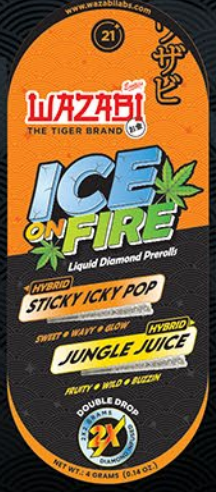

INDICA
BODY MELT
 • HEAVY
 • WARM
 • KNOCKOUT

HYBRID
GELONADE
 • LIFTED
 • SOCIAL
 • SMOOTH

HYBRID
SUGAR LIPS
 • GIGGLY
 • FLIRTY
 • BALANCED

SATIVA
BOB ROCKET
 • ENERGETIC
 • DANCEY
 • HYPED

SATIVA
ZOUR RUSH
 • UPLIFTED
 • EUPHORIC
 • FOCUSED

INDICA
YAWN BOMB
 • SEDATED
 • SLEPPY
 • HEAVY

INDICA
GRIM BERRY
 • GIGGLY
 • RELAXED
 • CHILL

SATIVA
STICKY ICKY POP
 • SWEET
 • WAVY
 • GLOW

SATIVA
JUNGLE JUICE
 • FRUITY
 • WILD
 • BUZZIN

Each pack includes two distinct strains within the same profile.