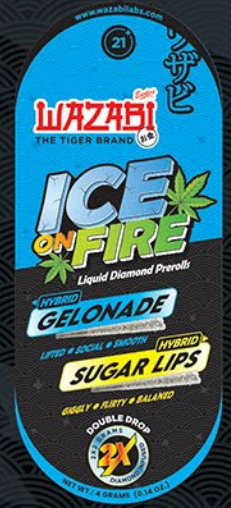

LIQUID DIAMONDS

COMPLIANCE READY

DUAL FLAVOR PACK
 デュラフレーバーパック
 6 FLAVOR PAIRINGS

SATIVA
LICKETY SPLIT
 • UPLIFTED
 • ZIPPY
 • TALKY

SATIVA
POUNCE POP
 • PLAYFUL
 • ZIPPY
 • FUN

INDICA
BOOTY CALL
 • TINGLY
 • PLAYFUL
 • EUPHORIC

INDICA
BODY MELT
 • HEAVY
 • WARM
 • KNOCKOUT

HYBRID
GELONADE
 • LIFTED
 • SOCIAL
 • SMOOTH

HYBRID
SUGAR LIPS
 • GIGGLY
 • FLIRTY
 • BALANCED

SATIVA
BOB ROCKET
 • ENERGETIC
 • DANCEY
 • HYPED

SATIVA
ZOUR RUSH
 • UPLIFTED
 • EUPHORIC
 • FOCUSED

INDICA
YAWN BOMB
 • SEDATED
 • SLEPPY
 • HEAVY

INDICA
GRIM BERRY
 • GIGGLY
 • RELAXED
 • CHILL

SATIVA
STICKY ICKY POP
 • SWEET
 • WAVY
 • GLOW

SATIVA
JUNGLE JUICE
 • FRUITY
 • WILD
 • BUZZIN

Each pack includes two distinct strains within the same profile.