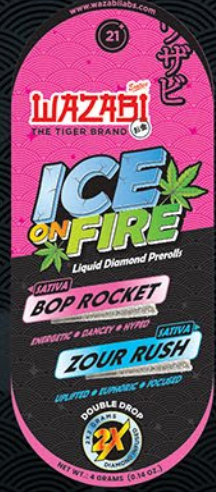

LIQUID DIAMONDS

COMPLIANCE READY

DUAL FLAVOR PACK
 デュラフレーバーパック
 6 FLAVOR PAIRINGS

SATIVA
LICKETY SPLIT
 • UPLIFTED
 • ZIPPY
 • TALKY

SATIVA
POUNCE POP
 • PLAYFUL
 • ZIPPY
 • FUN

INDICA
BOOTY CALL
 • TINGLY
 • PLAYFUL
 • EUPHORIC

INDICA
BODY MELT
 • HEAVY
 • WARM
 • KNOCKOUT

HYBRID
GELONADE
 • LIFTED
 • SOCIAL
 • SMOOTH

HYBRID
SUGAR LIPS
 • GIGGLY
 • FLIRTY
 • BALANCED

SATIVA
BOB ROCKET
 • ENERGETIC
 • DANCEY
 • HYPED

SATIVA
ZOUR RUSH
 • UPLIFTED
 • EUPHORIC
 • FOCUSED