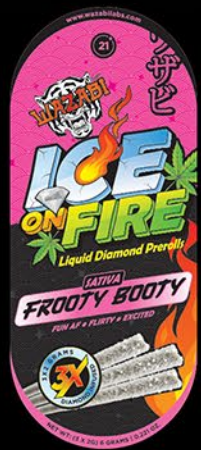

- EXOTIC FLOWER
- LIVE ROSIN JELLY
- 2 DISTINCT FLAVORS
- 2 GRAMS EACH
- 4 GRAMS TOTAL

SATIVA

- PKL BALL PUNCH + TROPICANA COOKIES
- GAS LEAK + ZAZA POP
- MIA SATIVA+ BOJEE PEACHY

PACKAGING

2 HASH HOLES PER PACK
 10 PACKS PER BOX
 20 BOXES PER CASE
 9 FLAVOR PAIRINGS
 20 CASES PER PALLET

ONLY FOR THE COLD-BLOODED

Ice on Fire blends exotic THC-A flower with potent liquid diamonds for a preroll that burns smooth and finishes strong. Each pack features three liquid diamond infused prerolls, delivering cold clarity and serious firepower.

SATIVA
SNAP DRAGON
• SOCIAL
• CREATIVE
• UPLIFTING

INDICA
FLIX N' CHILL
• CHILL
• RELAXING
• EUPHORIC

HYBRID
ZOUR GUSHERS
• ZESTY
• GIGGLY
• PLAYFUL

SATIVA
FROOTY BOOTY
• FUN AF
• FLIRTY
• EXCITED

INDICA
ICE CREAM MELT
• MELTED
• FLOATY
• DREAMY