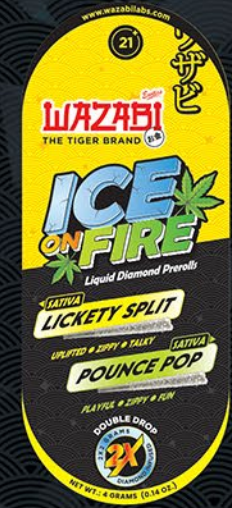

SATIVA

INDICA

HYBRID

EXOTIC THCA FLOWER | 1.5 GRAMS PREROLL | SINGLE TUBE

15X CALIFORNIA EXOTICS | 15X OREGON EXOTICS | 30 TUBES

Crafted with exotic THC-A flower sourced from California and Oregon, The Double Drop let you choose the drop that suits your preference. Carefully rolled, delivering a smooth and dependable burn every time.

- EXOTIC FLOWER
- LIVE ROSIN JELLY
- 2 DISTINCT FLAVORS
- 2 GRAMS EACH
- 4 GRAMS TOTAL

FL FLORIDA COMPLIANT
GA GEORGIA COMPLIANT
TX TEXAS COMPLIANT

PACKAGING

2 HASH HOLES PER PACK
 10 PACKS PER BOX
 20 BOXES PER CASE
 6 FLAVOR PAIRINGS
 20 CASES PER PALLET

LIQUID DIAMONDS

COMPLIANCE READY

DUAL FLAVOR PACK
 デュラフレーバーパック
 6 FLAVOR PAIRINGS

SATIVA
LICKETY SPLIT
 • UPLIFTED
 • ZIPPY
 • TALKY

SATIVA
POUNCE POP
 • PLAYFUL
 • ZIPPY
 • FUN

INDICA
BOOTY CALL
 • TINGLY
 • PLAYFUL
 • EUPHORIC